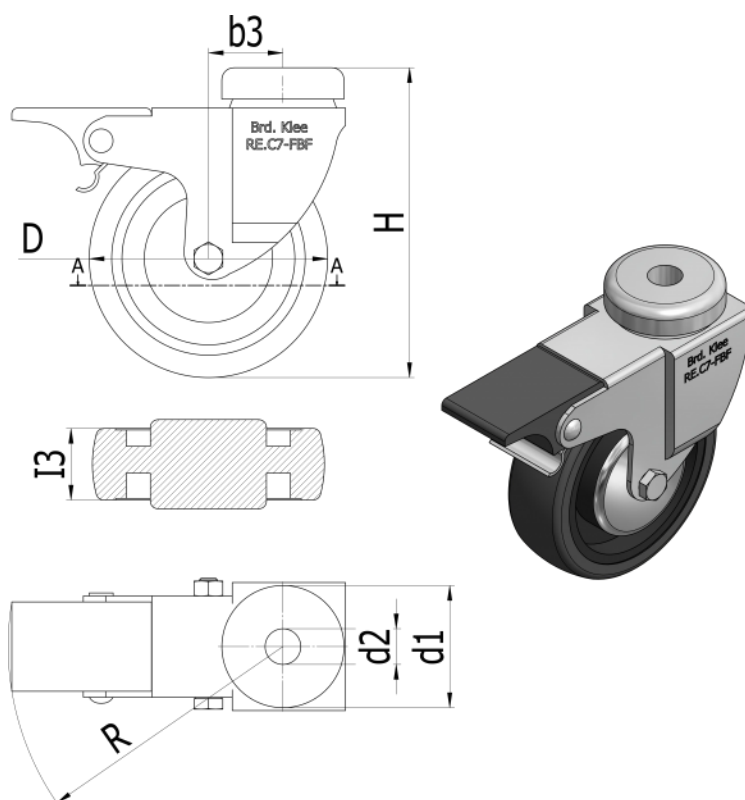

Article number: 2314452301

Description: E+G rubber wheel 452301
RE.C7-050-FBF Turning plate with brake

Measures

b3 = 24

D = 50

d1 = 35

d2 = 10

H = 66

I3 = 20

N = 350

R = 76

Weight = 190